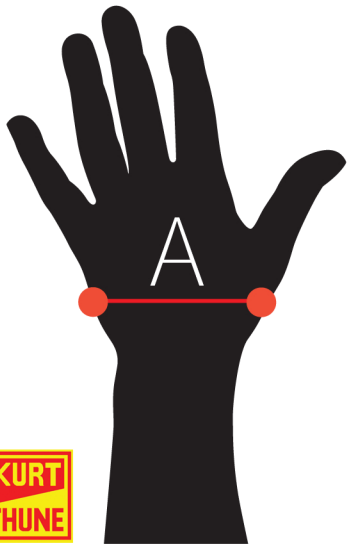

# SHOOTING GLOVES SIZE CHART

## MEASURE A

Max (Cm)

Size

9

xs

10

s

11